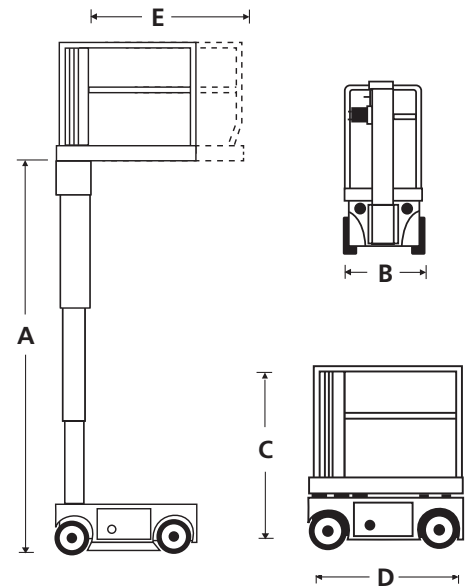

SELF-PROPELLED TELESCOPIC MAST LIFT

TM12

DIMENSIONS	TM12
Max. working height	5.6m
Max. platform height (A)	3.6m
Platform size (stowed)	0.74m x 0.96m
Platform size (extended) (E)	0.74m x 1.46m
Extension deck length	0.5m
Overall width (B)	0.76m
Overall length (D)	1.34m
Stowed height (C)	1.62m
Ground clearance	76mm

PERFORMANCE	
Platform capacity (SWL)	227kg
Max. drive height	3.6m
Max. wind speed	12.5m/s
Max. drive speed (stowed)	3.2km/h
Max. drive speed (elevated)	0.43km/h
Raise/lower time	16/19 sec
Gradeability	25%
Max. operating slope (side to side)	2°
Max. operating slope (front to back)	2°
Inside turning radius	0.36m
Outside turning radius	1.55m
Tyres	279mm non-marking rubber
Parking brake	2 wheel, spring-applied, hydraulically-released with manual overdrive
Drive system	dual front hydraulic motors
Controls	proportional

POWER	
Power source	24V 4hp DC electric motor 4-220 Ah batteries
Battery charger	18 amp

WEIGHT	
Weight	910kg

TURNING RADIUS

STANDARD FEATURES

- Roll-out deck extension
- Hydraulically powered descent
- Proportional controls
- Saloon-door style entry gates
- Descent and tilt alarms
- Emergency lowering at chassis controls
- Non-marking rubber tyres
- Crane lift points
- Horn
- 2 persons indoor
- 1 person outdoor
- Selectable motion alarm
- Integrated battery charger 90V-240V 25A
- Hour meter & on-board diagnostics display
- 2 year parts & labour, 5 year structural warranty
- CE approved

OPTIONS

- Special paint colours
- Environmental hydraulic oil

snorkel

Vigo Centre, Birtley Road,
Washington, Tyne & Wear,
NE38 9DA, U.K.

t: +44 (0) 845 1550 057
e: sales.emea@snorkellifts.com

www.snorkellifts.com