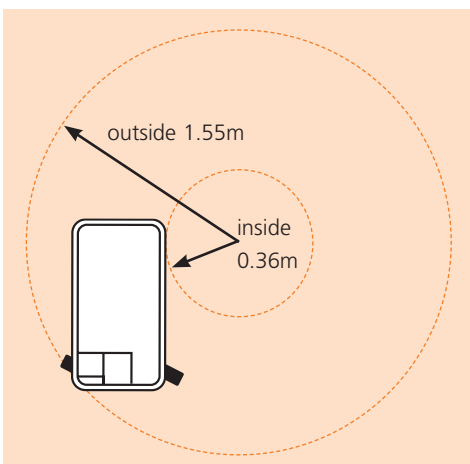

SELF-PROPELLED TELESCOPIC MAST LIFT

TM12

DIMENSIONS	TM12
Max. working height	5.6m
Max. platform height (A)	3.6m
Platform size (stowed)	0.74m x 0.96m
Platform size (extended) (E)	0.74m x 1.46m
Extension deck length	0.5m
Overall width (B)	0.76m
Overall length (D)	1.34m
Stowed height (C)	1.62m
Ground clearance	76mm

PERFORMANCE	
Platform capacity (SWL)	227kg
Max. drive height	3.6m
Max. wind speed	12.5m/s
Max. drive speed (stowed)	3.2km/h
Max. drive speed (elevated)	0.43km/h
Raise/lower time	16/19 sec
Gradeability	25%
Max. operating slope (side to side)	2°
Max. operating slope (front to back)	2°
Inside turning radius	0.36m
Outside turning radius	1.55m
Tyres	279mm non-marking rubber
Parking brake	2 wheel, spring-applied, hydraulically-released with manual overdrive
Drive system	dual front hydraulic motors
Controls	proportional

POWER	
Power source	24V 4hp DC electric motor 4-220 Ah batteries
Battery charger	18 amp

WEIGHT	
Weight	910kg

TURNING RADIUS

STANDARD FEATURES

- Roll-out deck extension
- Hydraulically powered descent
- Proportional controls
- Saloon-door style entry gates
- Descent and tilt alarms
- Emergency lowering at chassis controls
- Non-marking rubber tyres
- Crane lift points
- Horn
- 2 persons indoor
- 1 person outdoor
- Selectable motion alarm
- Integrated battery charger 90V-240V 25A
- Hour meter & on-board diagnostics display
- 2 year parts & labour, 5 year structural warranty
- CE approved

OPTIONS

- Special paint colours
- Environmental hydraulic oil

snorkel

Vigo Centre, Birtley Road,
Washington, Tyne & Wear,
NE38 9DA, U.K.

t: +44 (0) 845 1550 057
e: sales.emea@snorkellifts.com

www.snorkellifts.com